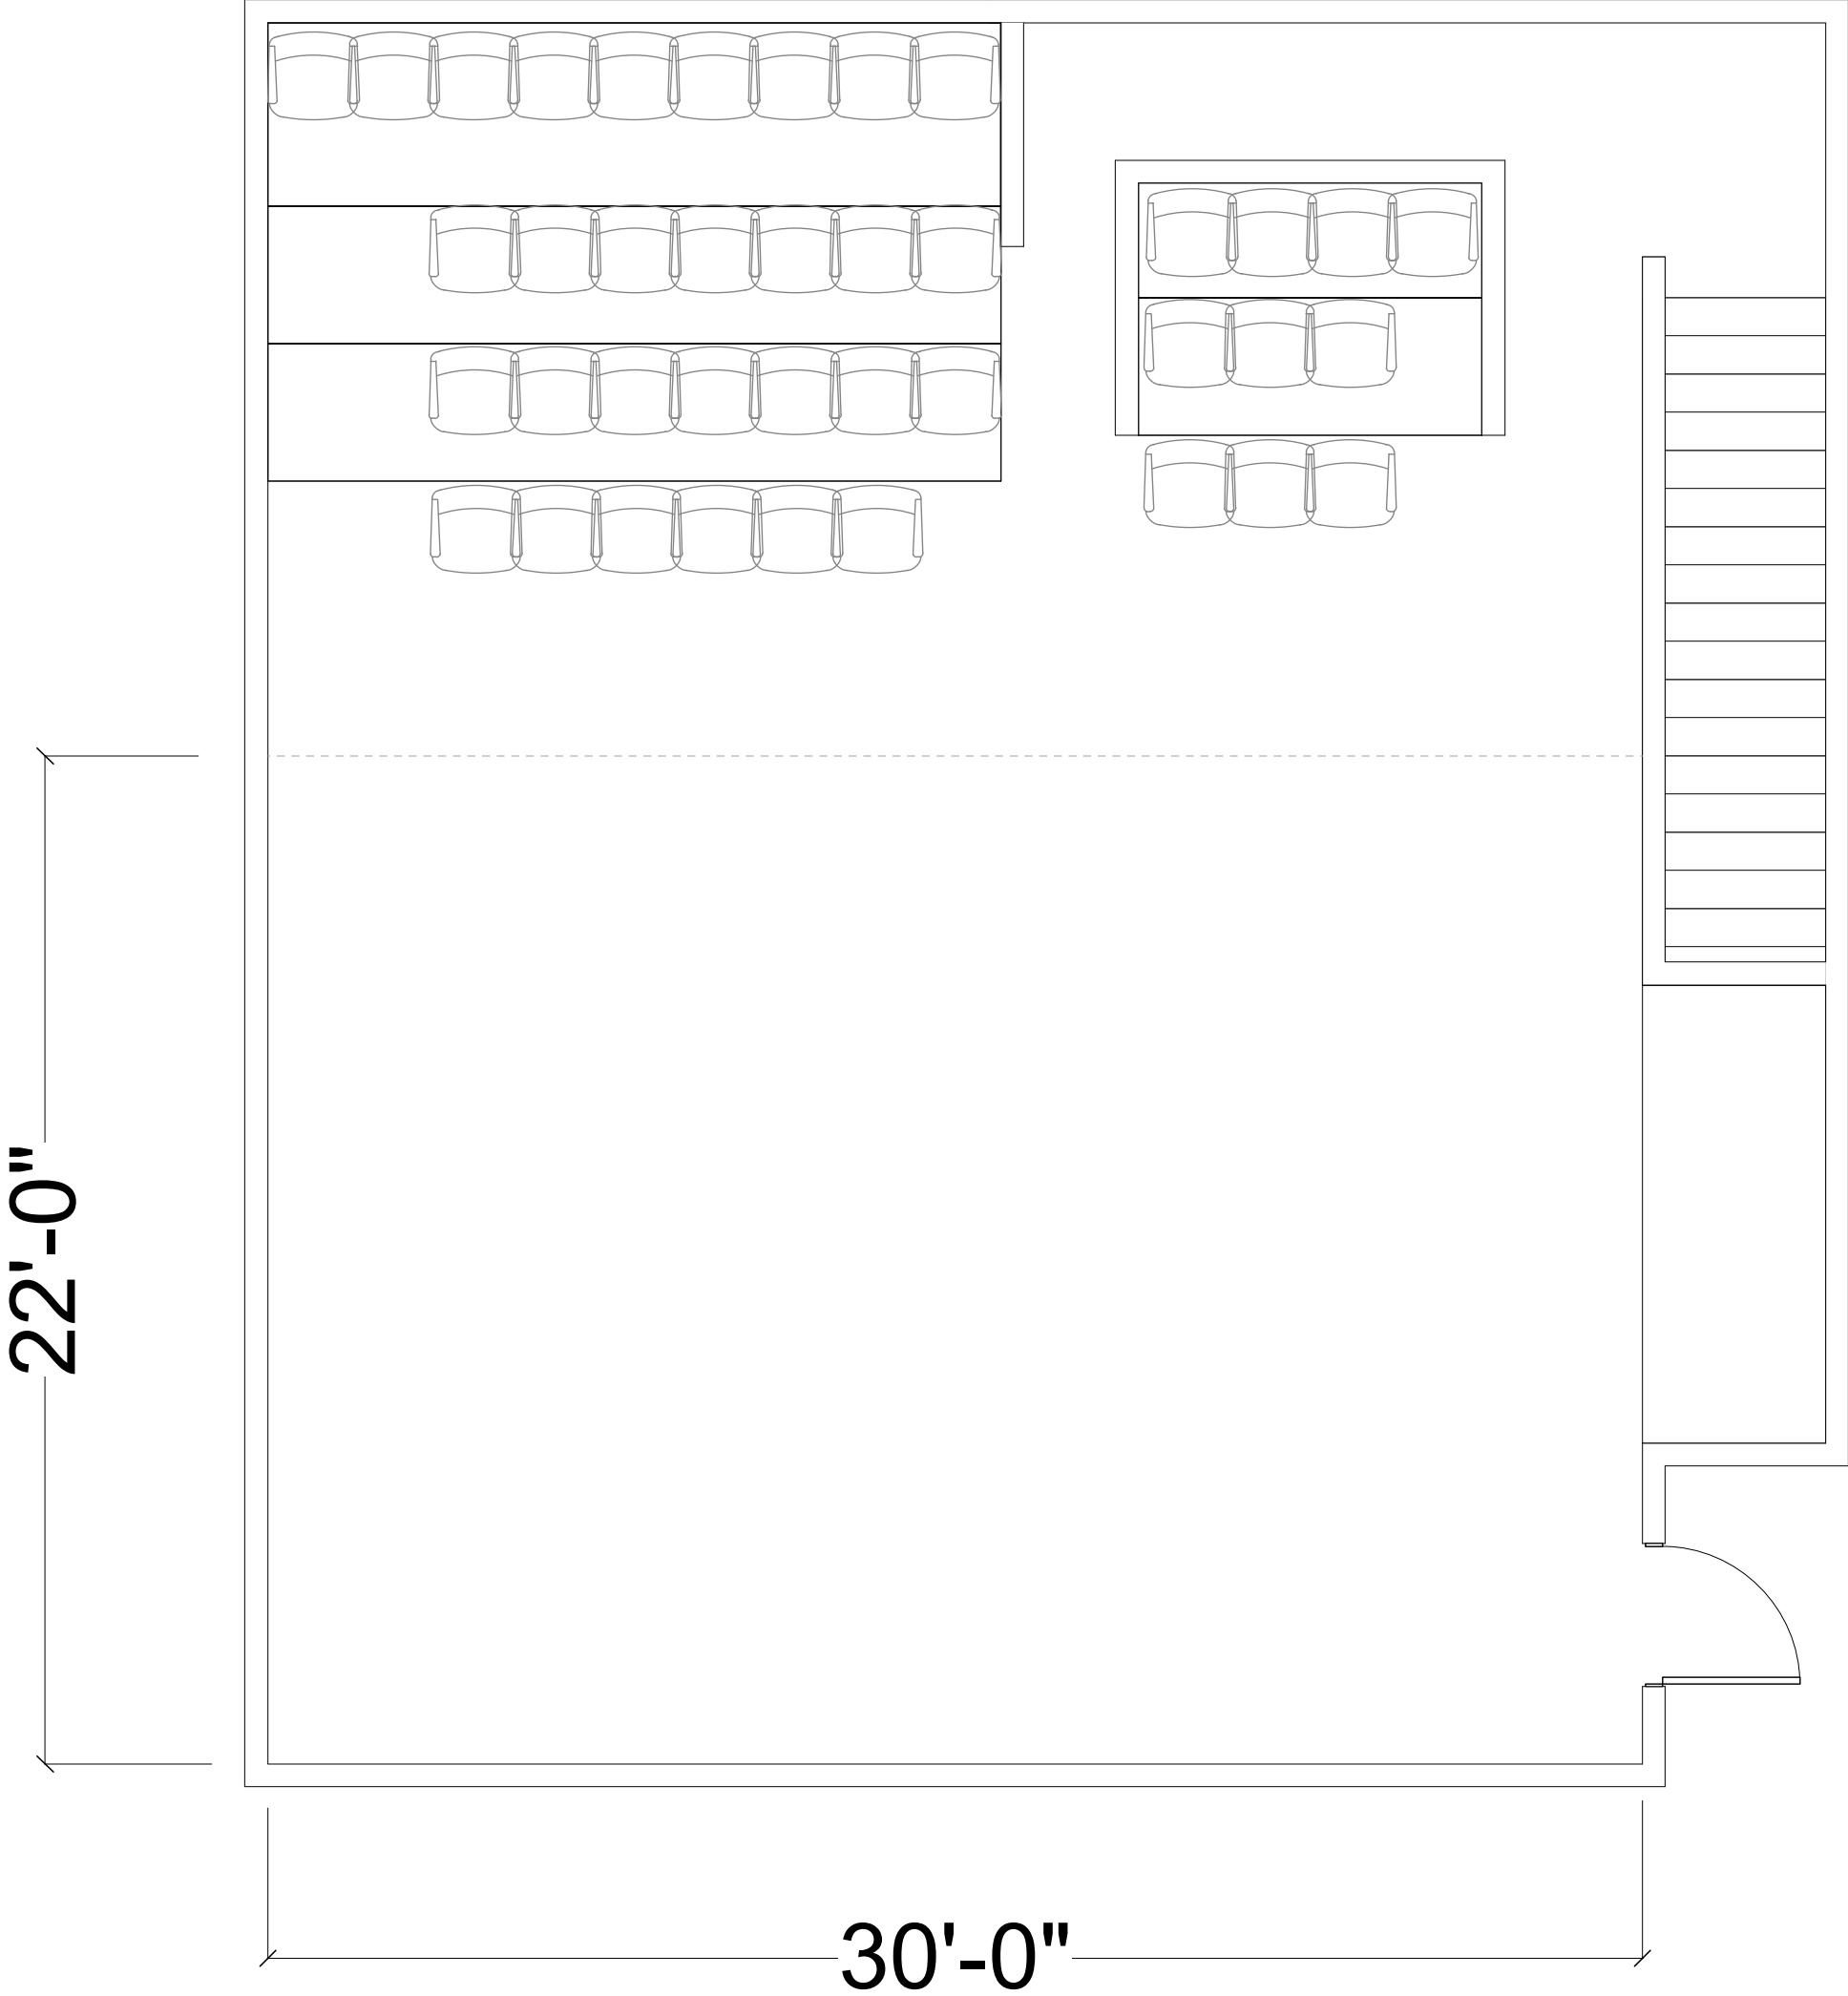

Dreamland Arts thanks Bryce Larson of Mad Munchkin Productions for this Floor Plan and Grid drawing (2015).

Dreamland Arts
677 Hamline Ave N
St. Paul, MN 55104

Dreamland Arts
677 Hamline Ave N
St. Paul, MN 55104