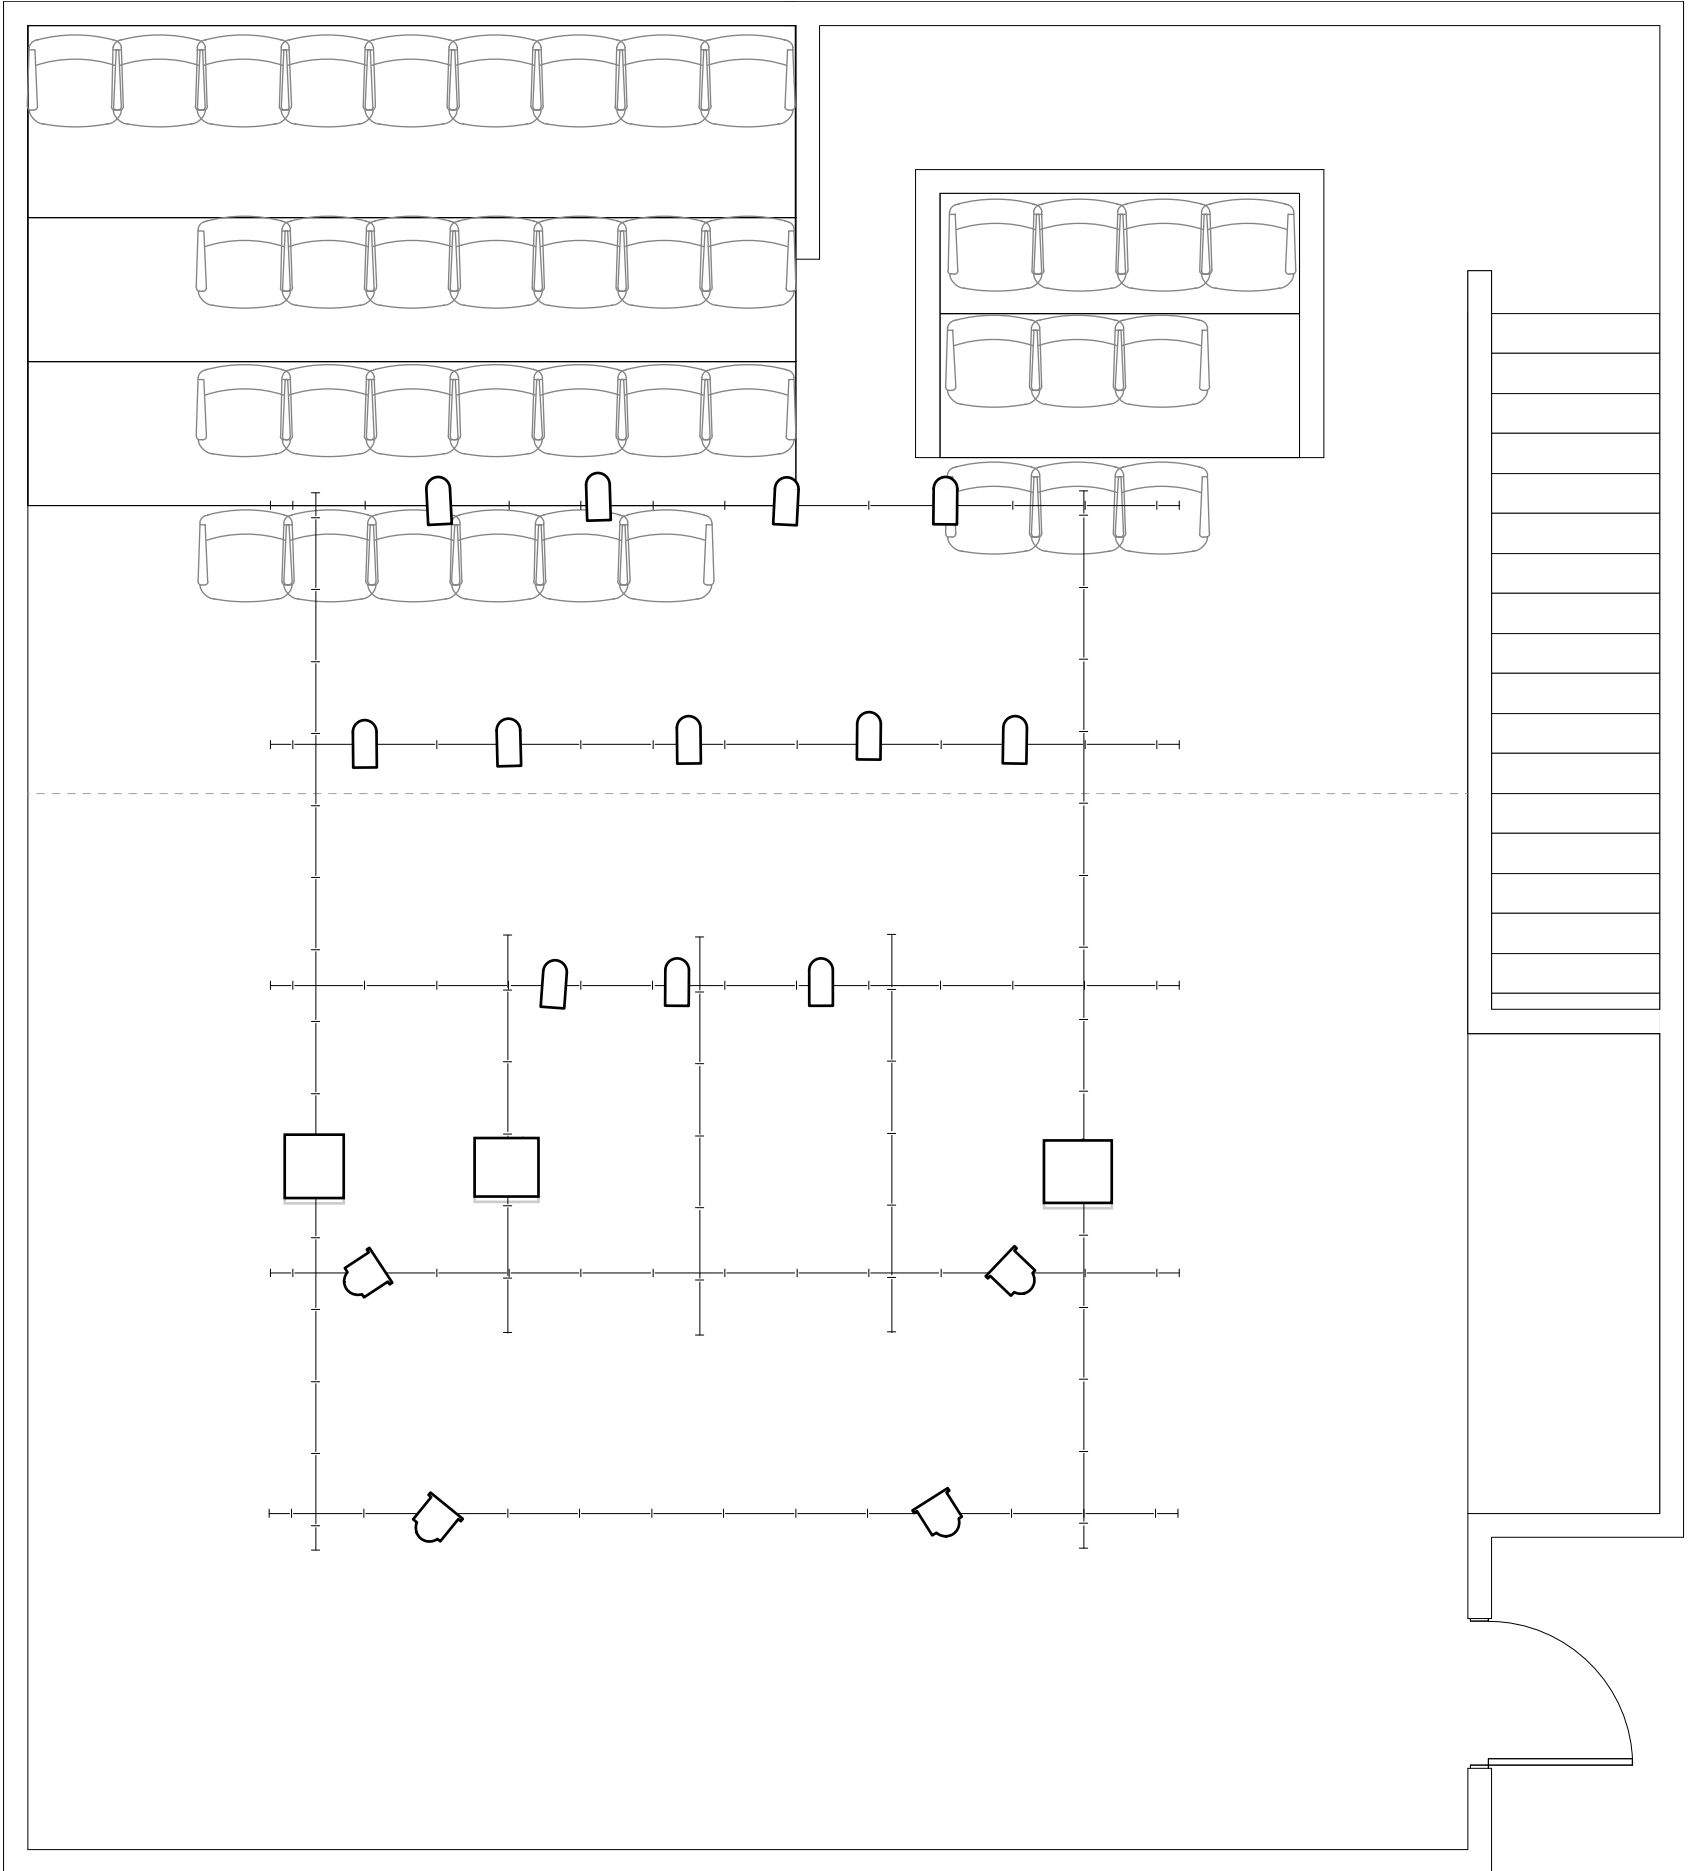

Dreamland Arts thanks Bryce Larson of Mad Munchkin Productions for this Floor Plan and Grid drawing (2015).

Dreamland Arts
677 Hamline Ave N
St. Paul, MN 55104

Dreamland Arts
677 Hamline Ave N
St. Paul, MN 55104